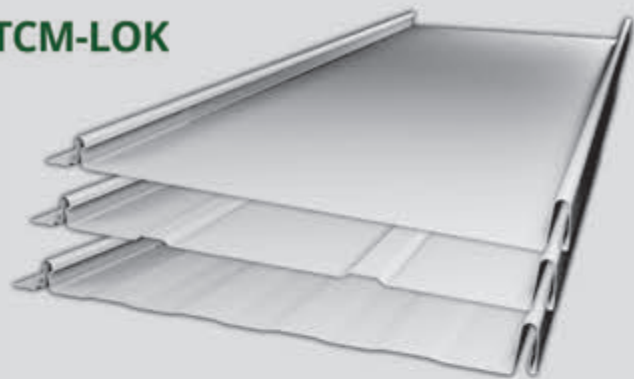

TCM-LOK

Our Experience

In working with Tri County Metals, both our Customer Service Representatives and Outside Sales Representatives have the experience to help you put together a comprehensive metal roofing package.

*Selecting your new metal roof
IS AS EASY AS 1-2-3!*

LET'S PUT AN ESTIMATE TOGETHER

877-766-3309